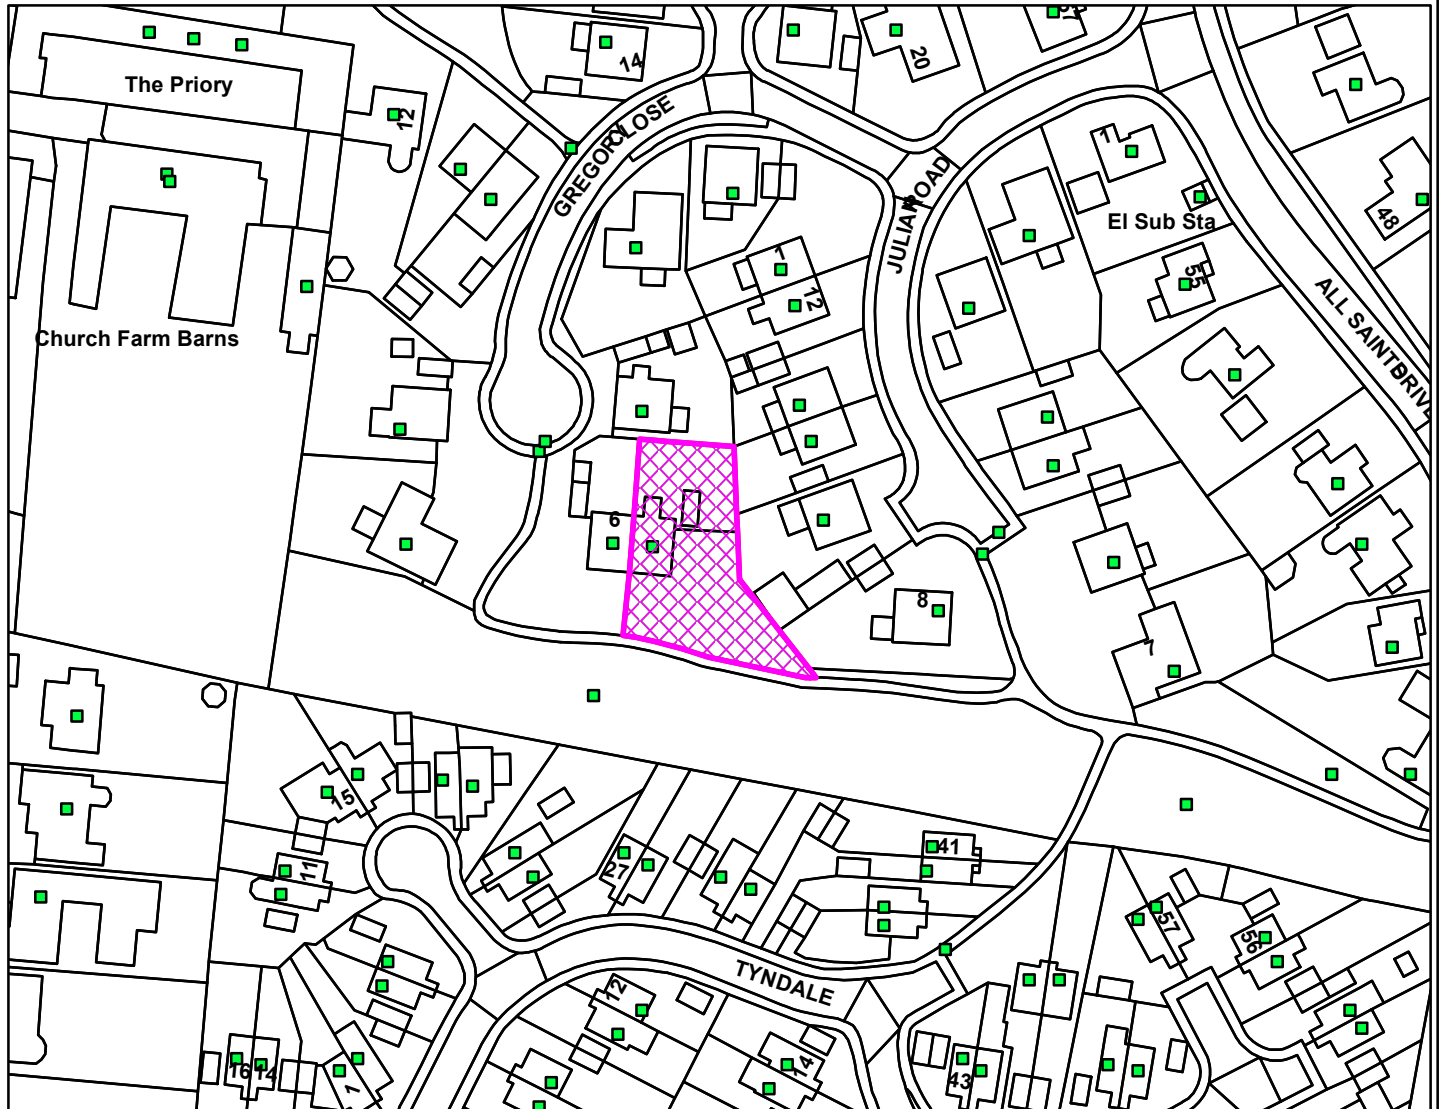

5 Gregory Close, North Wootton, Kings Lynn Norfolk PE30 3SY

**Legend**

[Empty legend box]

© Crown copyright and database rights 2025  
Ordnance Survey AC0000819234

Organisation	BCKLWN
Department	Department
Comments	Not Set
Date	18/05/2026
MSA Number	0100024314